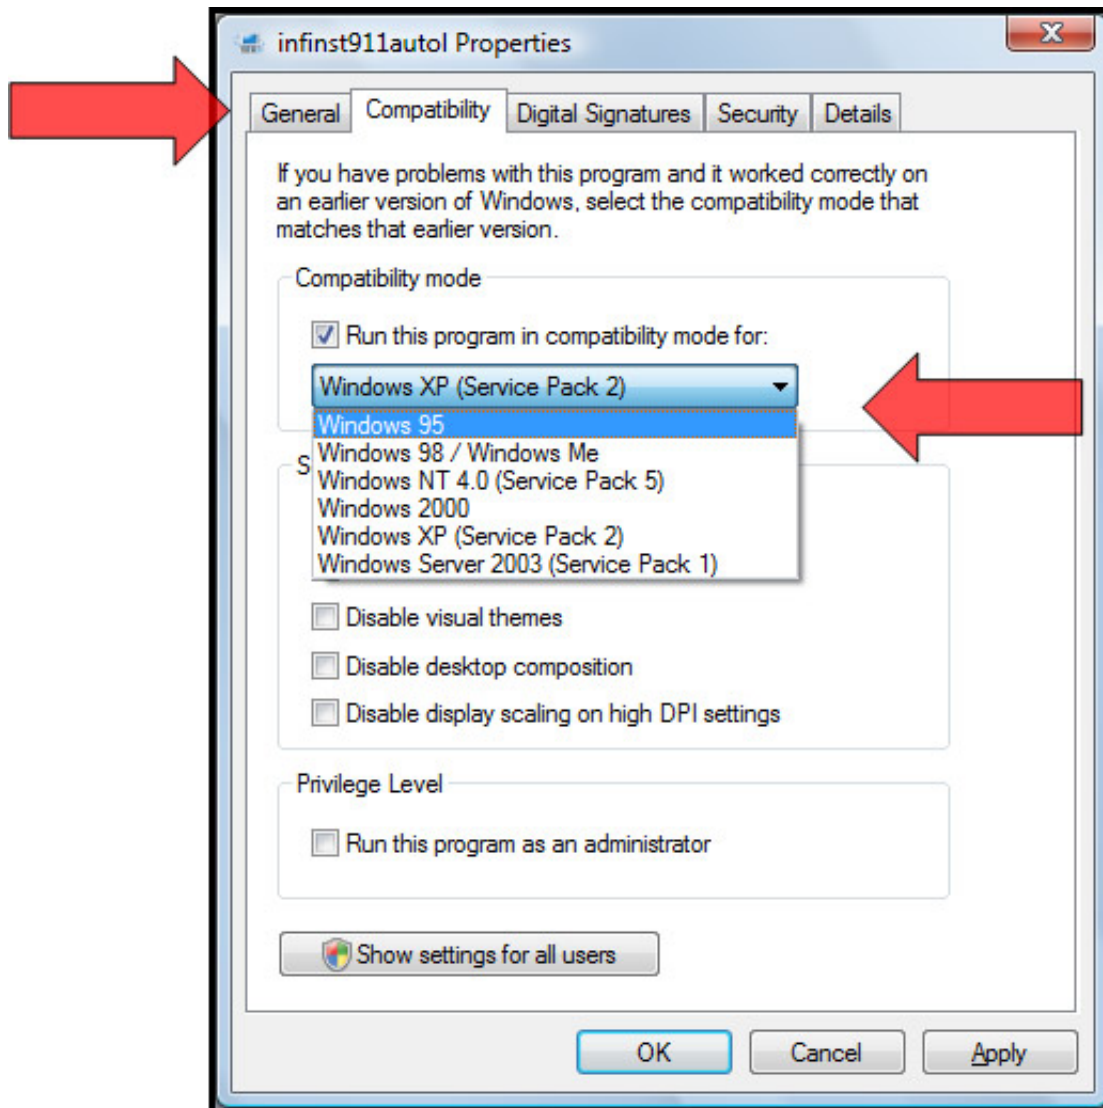

DOWNLOAD

[Benq S2w 4300u Driver Windows Xp Free Download](#)

[Benq S2w 4300u Driver Windows Xp Free Download](#)

DOWNLOAD

Download Benq Flatbed 5000U 509 driver Free From the hardware id, we can see that this scanner is the use of version 5.1 and is meant for a Windows XP and 2000 pc machine.. LITE ON SHW-16H5S DRIVER FOR MAC DOWNLOAD - I used Lite-on dvdrw shwh5s the same lite-on dvdrw shwh5s on my 6s drives alittle while ago.. Get all the reviews info installation tips Official benq s2w 4300u/3300u free driver download Benq S2W 4300U/3300U Free Driver Download for Windows XP, 2000, ME, 98SE, 98, 95.. Hello,I want to install driver of scanner 4300.. Official Scanner Benq S2W 4300U/3300U Scanner Drivers download center, download and update Scanner Benq S2W 4300U/3300U Scanner drivers in 3 steps under 2 minutes. Eden Jaidenyx9 A few other pointers:. Here you can download free drivers for radeon x series microsoft corporation wddm. Related Drivers.. Hello,Is free driver download available for acer scanner s2w 3300u for windows 7? . Acer scanner s2w 3300u driver free download; .. Aston Martin Theme For Windows 7 Free Download Avast+Windows Diffender+Crack+Key==2013 Avg Antivirus Free Download 2012 Full Version For Windows 7 With Key 32 Bit. BenQ S2W-3300U Barcode Scanner . Beyond that - compatibility modes OR Windows XP Mode (virtual machine.)- .